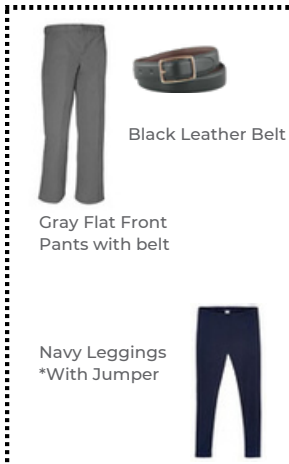

Options not allowed on Wednesday